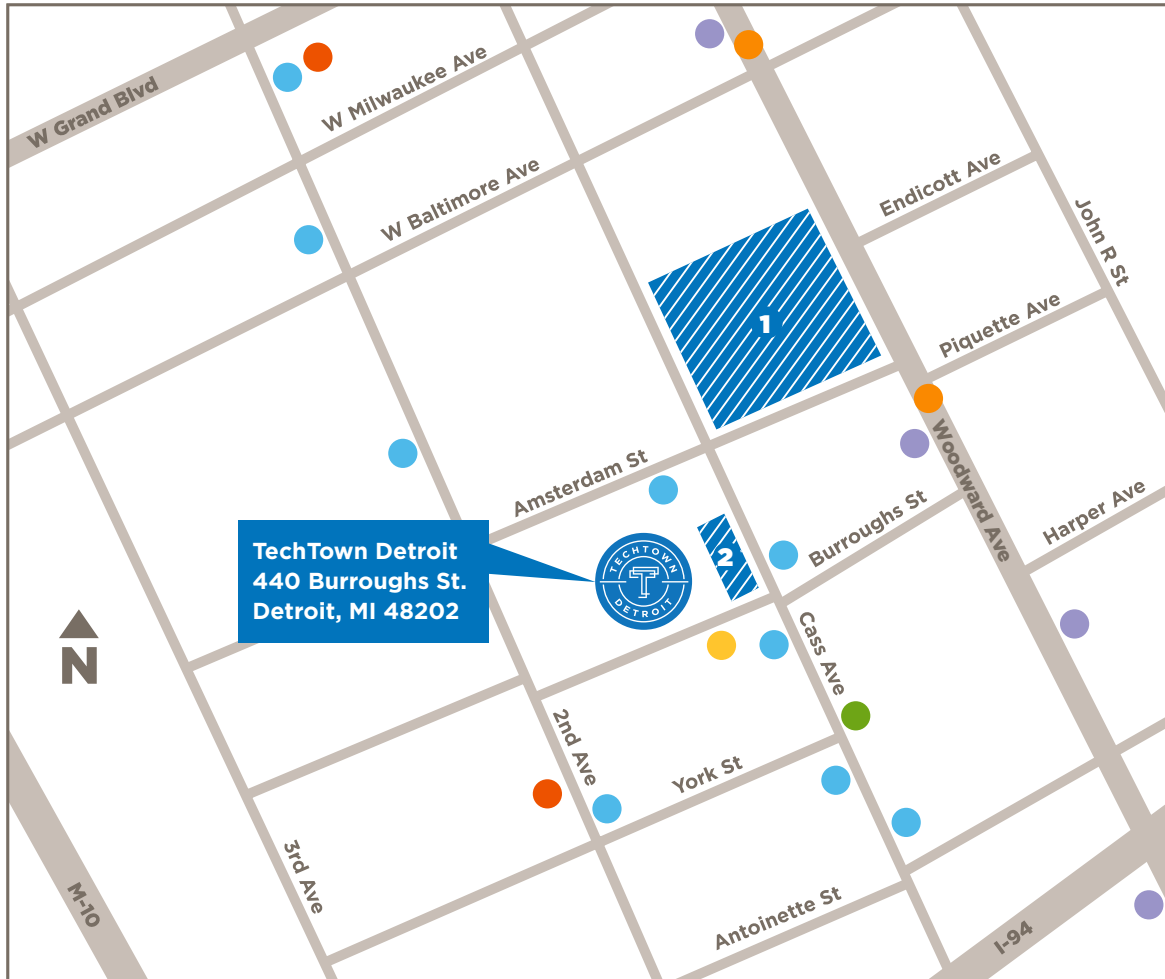

Parking and Transit Instructions

TechTown Detroit
440 Burroughs St.
Detroit, MI 48202

PARKING

TechTown lot Free and secure parking. Northeast corner of Cass Ave. and Amsterdam St.

Street parking If you see street parking, go ahead and snag it.

PUBLIC TRANSIT + BIKE/CAR SHARE

TechTown is served by the **QLINE Amsterdam Station**, **DDOT routes** 16, 23 and 53 and 498, and **SMART routes** 445, 450, 460, 465, 475. It is served by DDOT routes 80 and 89 during the morning and evening. There is a stop for the **Wayne State Main Campus and Medical Campus shuttles** across the street from our building.

TechTown is also served by **MoGo**, **Detroit Bike Share**. Bike parking is available next to our building and in the bike shelter at Cass Ave. and Amsterdam St.

There is a **Zipcar lot** one block south of TechTown at Cass Ave. and York St. (Lot 13).

TechTown lot

Bike parking

DDOT

MoGo

QLINE
DETROIT

SMART
RIDE

WAYNE STATE

zipcar